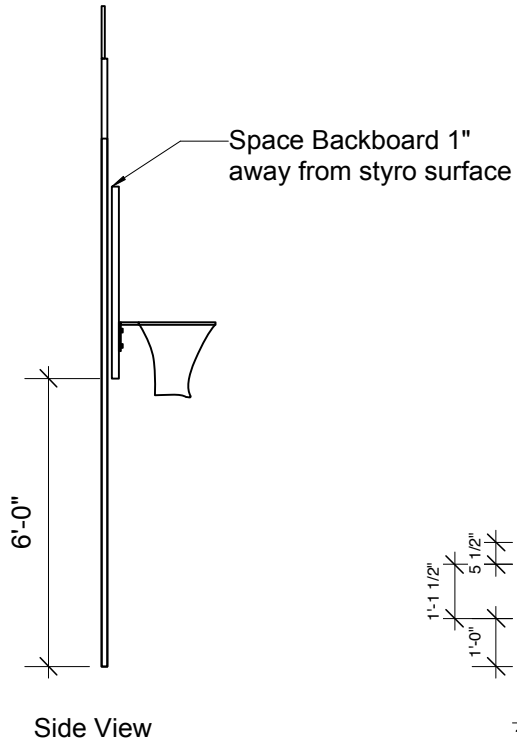

Make 2

Producing Organization
Northfield Schools

Production Title
2015 Rock N Roll Revival

Designer
Brian Bjorklund

Drawing Information
Date 11/15/14 Revision:
Drawn By: B. Bjorklund 11/22/14

Scale
1/4"=1'-0"

Backboard Panels Elevations

Drawing Number
5 of 8