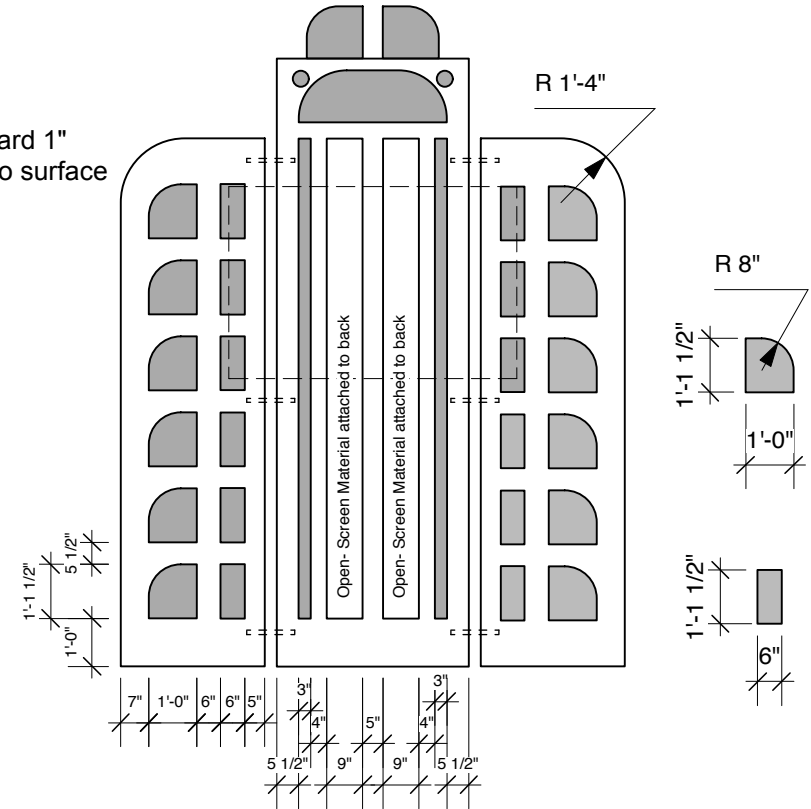

Make 2

Producing Organization
Northfield Schools

Production Title
2015 Rock N Roll Revival

Designer
Brian Bjorklund

Drawing Information
Date 11/15/14 Revision:
Drawn By: B. Bjorklund 11/22/14

Scale
1/4"=1'-0"

Backboard Panels Elevations

Drawing Number
5 of 8